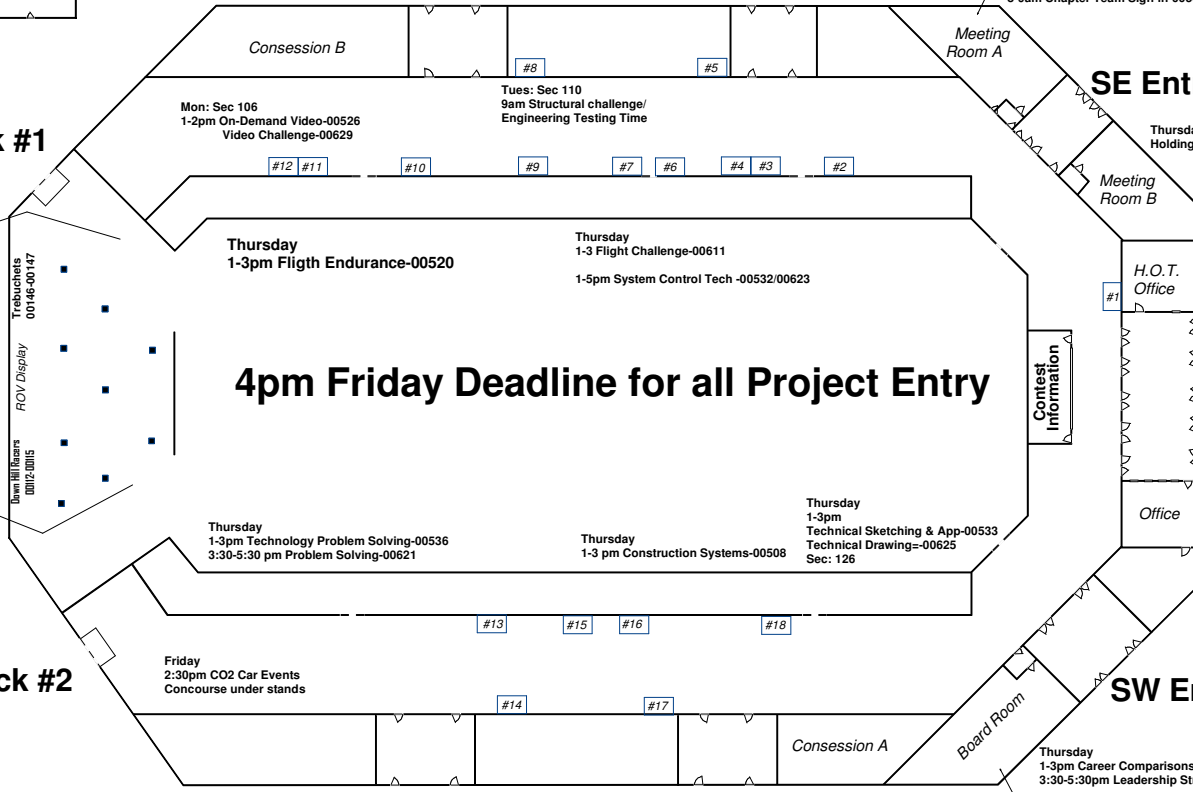

Open Field East Of Complex

Thursday
3pm Trebuchet Contest-001404-00145
Friday
11am Rocket Launch-00116-00119
1pm Control Line Airplane-00120-00127

On Site Events Map

East Parking Lot
Friday
2pm Down Hill Race-00112-00115

East Entry

Thursday
12noon-2pm Zap-It Electrical App-00631
8-9am Chapter Team Sign-in-00505,00603

SE Entry

Thursday: 1-5pm Debating Tech Issues-00510
Holding in SE Entryway

Friday:
8-9am Tech Bowl check in
Heats start 11:00am
Event will start at the close of the first general session.

South Entry

Thursday:
6pm TSA Cup Marine Design Challenge-00628

Friday:
11am Radio Controlled Transportation-0108-00111
1pm Land Speed Rocket Car Race-00138-00143

SW Entry

Thursday
1-3pm Career Comparisons/ Career Prep-00504,00601
3:30-5:30pm Leadership Strategies-00616

Friday
9-10am All Speaking and Presentation events sign-up

West Entry

Dodge Pavilion Room

All Computer Events

Thursday:
11-12noon Set up
12:15 event start Texas CADD Events-00150-00161

4-6pm Engineering Structure -00609
6-8pm Structural Engineering-00531

Friday:
8-9am Set Up
9am-1pm NQE CADD Events-00506,00507,00511

4-5pm Graphic Solutions #1
6-7pm Graphic Solutions #2

Load Dock #1

Back Porch Club
Teacher Hospitality Room
Adults Only

Friday
All CO2 Car Events Check in
8-10am

Trebuchets
00146-00147

ROV Display

Down Hill Races
00120-00127

Load Dock #2

Mon: Sec 106
1-2pm On-Demand Video-00526
Video Challenge-00629

Tues: Sec 110
9am Structural challenge/
Engineering Testing Time

Thursday
1-3pm Flighth Endurance-00520

Thursday
1-3 Flight Challenge-00611
1-5pm System Control Tech -00532/00623

Thursday
1-3pm Technology Problem Solving-00536
3:30-5:30 pm Problem Solving-00621

Thursday
1-3 pm Construction Systems-00508
Sec: 126

Thursday
1-3pm
Technical Sketching & App-00533
Technical Drawing=-00625
Sec: 126

Friday
2:30pm CO2 Car Events
Concourse under stands